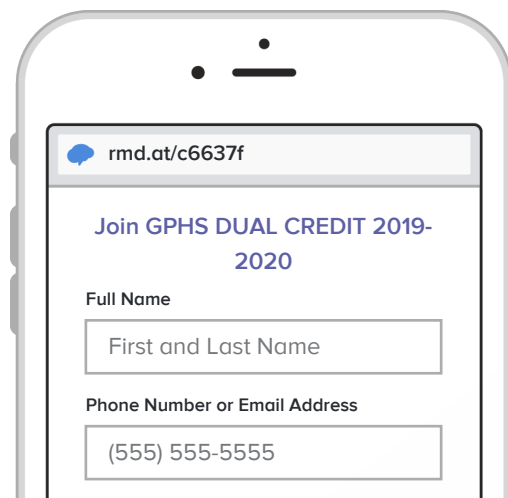

Sign up for important updates from C. Teel.

Get information for **Gregory-Portland High School** right on your phone—not on handouts.

Pick a way to receive messages for **GPHS DUAL CREDIT 2019-2020**:

A If you have a smartphone, get push notifications.

On your iPhone or Android phone, open your web browser and go to the following link:

rmd.at/c6637f

Follow the instructions to sign up for Remind. You'll be prompted to download the mobile app.

B If you don't have a smartphone, get text notifications.

Text the message [@c6637f](https://rmd.at/c6637f) to the number **81010**.

If you're having trouble with **81010**, try texting [@c6637f](https://rmd.at/c6637f) to **(707) 733-4758**.

* Standard text message rates apply.